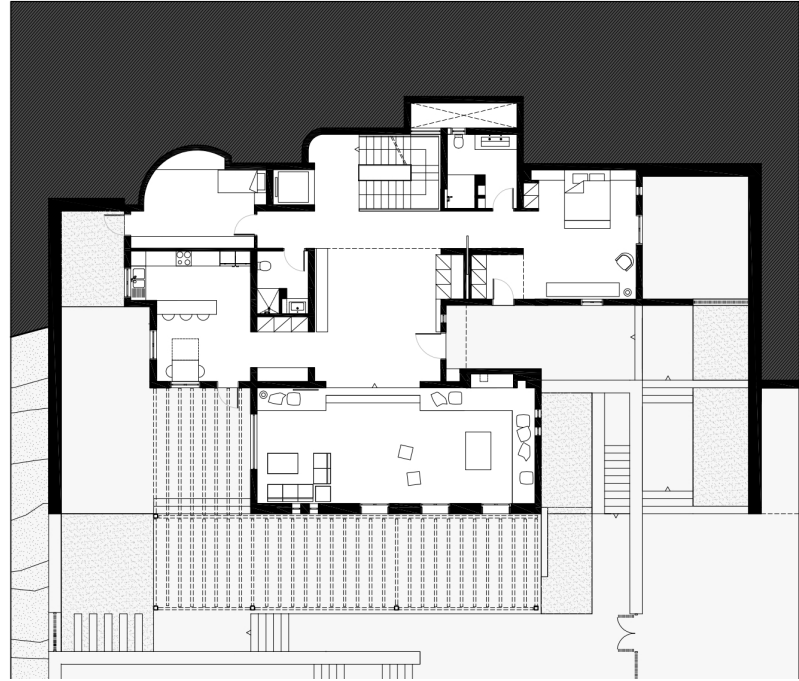

METAMORPHOSIS

METAMORFOSIS
SUMMER RESIDENCE
NAXOS – GREECE

The holiday residence is located in Naxos island, on a sloping plot 6.000m² facing west towards the sea and the island of Paros. The project is the conversion of two double-storey houses, that were both up to the concrete structural frame stage, into a single residence, the design of the outer spaces and the landscape. The project included the demolition of specific parts of the existing frame, the redesign of the outer shell and facades and the reorganization of all interior spaces. Ultimately, it refers to the experience of the metamorphosis of an existing 'skeleton' in order to support the life of a new 'body'.

Through the introduction of a cubic volume geometry and a modern interpretation of Cycladic architecture, the proposal aspires to establish a new dialectic with the surrounding landscape. The organization of the gaze towards specific views but also the need for protection from the strong sun and the North wind, defined the proportions and the rhythm of narrow (and large) openings and led to the organization of enclosed courtyards in juxtaposition to the outdoor spaces that enjoy panoramic views. The pool area at the lowest level formed an autonomous outdoor space, that functions both as a place of tranquility as well as an ideal space for a 'celebration'. Special emphasis was given to the design of the structural details and of the various custom made structures (such as metallic staircases, doors, pergolas, built-in furniture, etc). The construction was based on the use of local materials and contractors.

TITLE

1

2

TITLE

υπάρχουσα κατάσταση.

καθαιρέσεις από το υπάρχον κέλυφος.

νέα διαμόρφωση.

σχεδιασμός περιβάλλοντος χώρου,
οργάνωση κανάβου.

ENTRANCE FACADE

1

2

TITLE

SEATING AREA - TERASSE

TITLE

1

TITLE