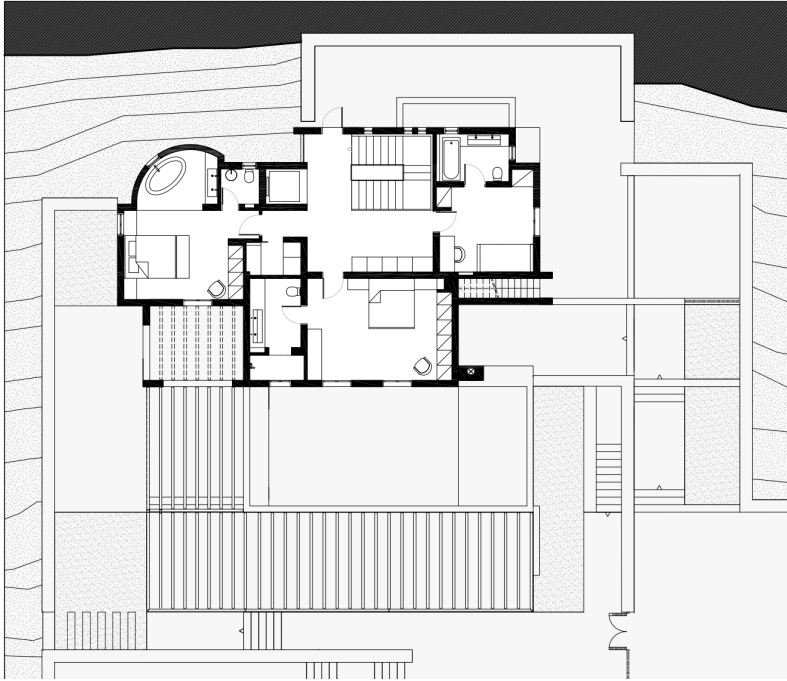

METAMORPHOSIS

METAMORFOSIS
SUMMER RESIDENCE
NAXOS – GREECE

The holiday residence is located in Naxos island, on a sloping plot 6.000m² facing west towards the sea and the island of Paros. The project is the conversion of two double-storey houses, that were both up to the concrete structural frame stage, into a single residence, the design of the outer spaces and the landscape. The project included the demolition of specific parts of the existing frame, the redesign of the outer shell and facades and the reorganization of all interior spaces. Ultimately, it refers to the experience of the metamorphosis of an existing 'skeleton' in order to support the life of a new 'body'.

Through the introduction of a cubic volume geometry and a modern interpretation of Cycladic architecture, the proposal aspires to establish a new dialectic with the surrounding landscape. The organization of the gaze towards specific views but also the need for protection from the strong sun and the North wind, defined the proportions and the rhythm of narrow (and large) openings and led to the organization of enclosed courtyards in juxtaposition to the outdoor spaces that enjoy panoramic views. The pool area at the lowest level formed an autonomous outdoor space, that functions both as a place of tranquility as well as an ideal space for a 'celebration'. Special emphasis was given to the design of the structural details and of the various custom made structures (such as metallic staircases, doors, pergolas, built-in furniture, etc). The construction was based on the use of local materials and contractors.

TITLE

1

2

TITLE

υπάρχουσα κατάσταση.

καθαιρέσεις από το υπάρχον κέλυφος.

νέα διαμόρφωση.

σχεδιασμός περιβάλλοντος χώρου,
οργάνωση κανάβου.

ENTRANCE FACADE

1

2

TITLE

SEATING AREA - TERASSE

TITLE

1

TITLE