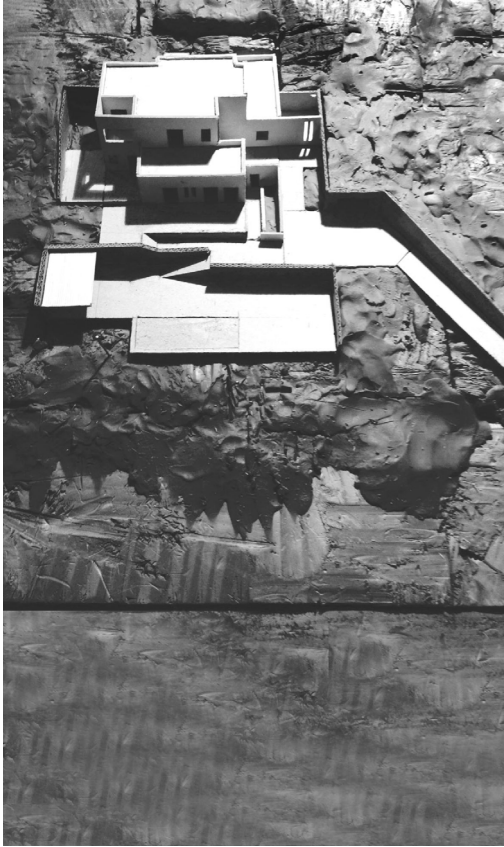

METAMORPHOSIS

METAMORFOSIS
SUMMER RESIDENCE
NAXOS – GREECE

The holiday residence is located in Naxos island, on a sloping plot 6.000m² facing west towards the sea and the island of Paros. The project is the conversion of two double-storey houses, that were both up to the concrete structural frame stage, into a single residence, the design of the outer spaces and the landscape. The project included the demolition of specific parts of the existing frame, the redesign of the outer shell and facades and the reorganization of all interior spaces. Ultimately, it refers to the experience of the metamorphosis of an existing 'skeleton' in order to support the life of a new 'body'.

Through the introduction of a cubic volume geometry and a modern interpretation of Cycladic architecture, the proposal aspires to establish a new dialectic with the surrounding landscape. The organization of the gaze towards specific views but also the need for protection from the strong sun and the North wind, defined the proportions and the rhythm of narrow (and large) openings and led to the organization of enclosed courtyards in juxtaposition to the outdoor spaces that enjoy panoramic views. The pool area at the lowest level formed an autonomous outdoor space, that functions both as a place of tranquility as well as an ideal space for a 'celebration'. Special emphasis was given to the design of the structural details and of the various custom made structures (such as metallic staircases, doors, pergolas, built-in furniture, etc). The construction was based on the use of local materials and contractors.

TITLE

1

2

TITLE

υπάρχουσα κατάσταση.

καθαιρέσεις από το υπάρχον κέλυφος.

νέα διαμόρφωση.

σχεδιασμός περιβάλλοντος χώρου,
οργάνωση κανάβου.