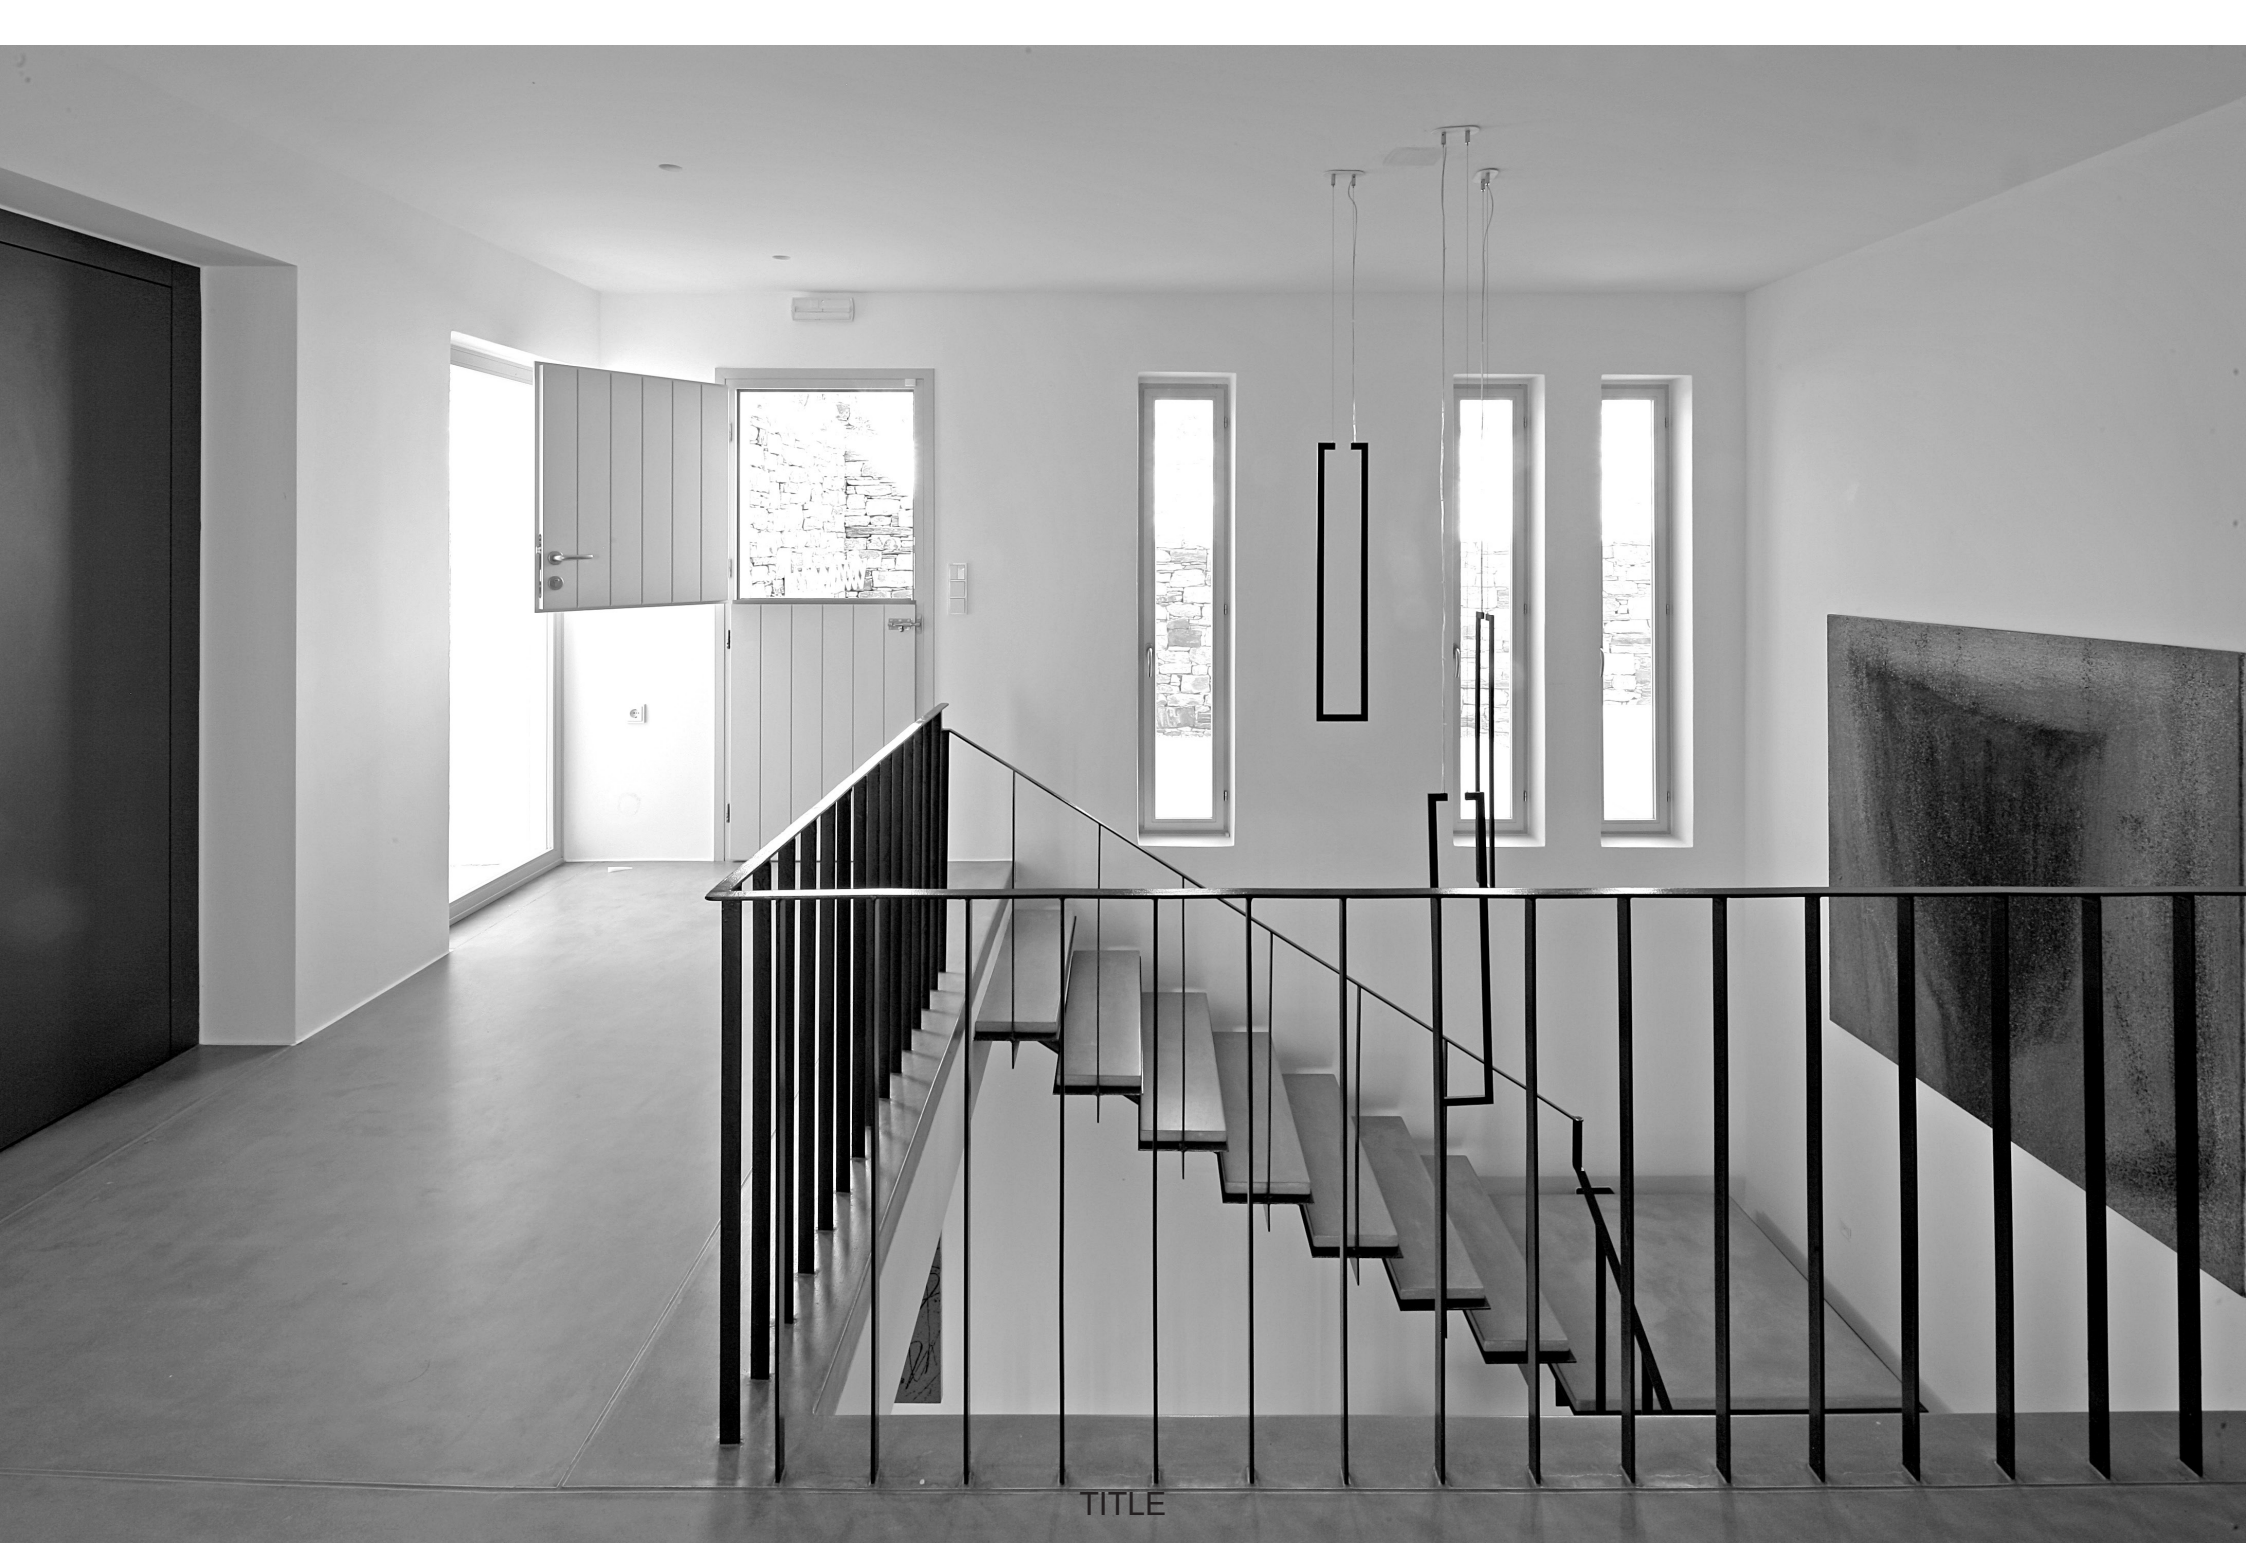

SEATING AREA - TERASSE

TITLE