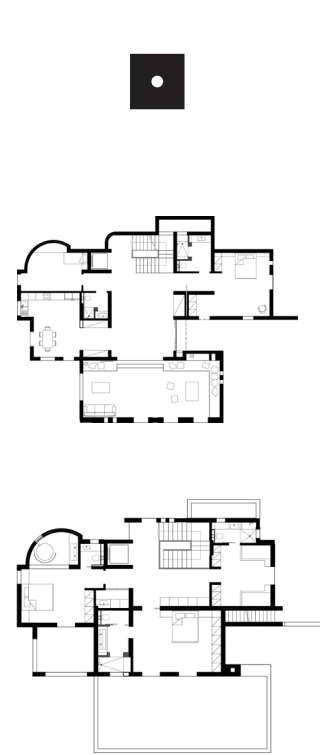

METAMORPHOSIS

METAMORFOSIS
SUMMER RESIDENCE
NAXOS – GREECE

The holiday residence is located in Naxos island, on a sloping plot 6.000m² facing west towards the sea and the island of Paros. The project is the conversion of two double-storey houses, that were both up to the concrete structural frame stage, into a single residence, the design of the outer spaces and the landscape. The project included the demolition of specific parts of the existing frame, the redesign of the outer shell and facades and the reorganization of all interior spaces. Ultimately, it refers to the experience of the metamorphosis of an existing 'skeleton' in order to support the life of a new 'body'.

Through the introduction of a cubic volume geometry and a modern interpretation of Cycladic architecture, the proposal aspires to establish a new dialectic with the surrounding landscape. The organization of the gaze towards specific views but also the need for protection from the strong sun and the North wind, defined the proportions and the rhythm of narrow (and large) openings and led to the organization of enclosed courtyards in juxtaposition to the outdoor spaces that enjoy panoramic views. The pool area at the lowest level formed an autonomous outdoor space, that functions both as a place of tranquility as well as an ideal space for a 'celebration'. Special emphasis was given to the design of the structural details and of the various custom made structures (such as metallic staircases, doors, pergolas, built-in furniture, etc). The construction was based on the use of local materials and contractors.

TITLE

1

2

TITLE

υπάρχουσα κατάσταση.

καθαιρέσεις από το υπάρχον κέλυφος.

νέα διαμόρφωση.

σχεδιασμός περιβάλλοντος χώρου,
οργάνωση κανάβου.

ENTRANCE FACADE

1

2

TITLE

SEATING AREA - TERASSE

TITLE

1

TITLE