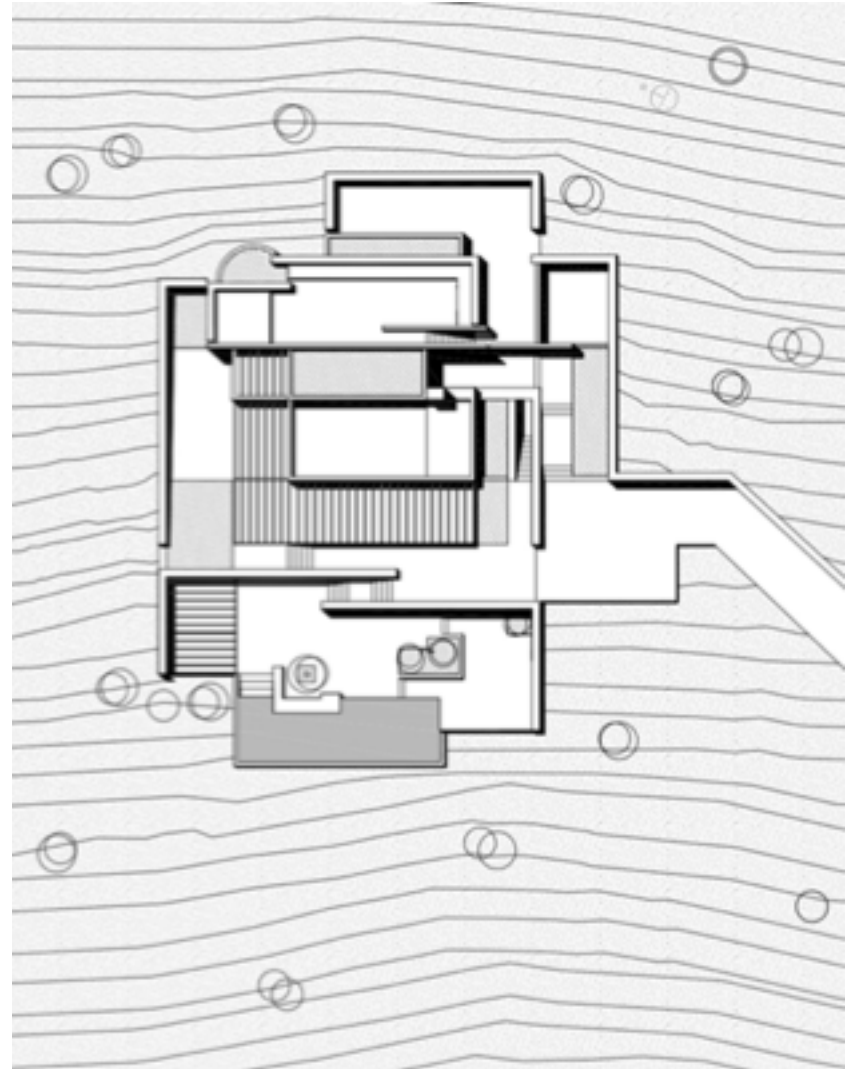

METAMORPHOSIS

METAMORFOSIS
SUMMER RESIDENCE
NAXOS – GREECE

The holiday residence is located in Naxos island, on a sloping plot 6.000m² facing west towards the sea and the island of Paros. The project is the conversion of two double-storey houses, that were both up to the concrete structural frame stage, into a single residence, the design of the outer spaces and the landscape. The project included the demolition of specific parts of the existing frame, the redesign of the outer shell and facades and the reorganization of all interior spaces. Ultimately, it refers to the experience of the metamorphosis of an existing 'skeleton' in order to support the life of a new 'body'.

Through the introduction of a cubic volume geometry and a modern interpretation of Cycladic architecture, the proposal aspires to establish a new dialectic with the surrounding landscape. The organization of the gaze towards specific views but also the need for protection from the strong sun and the North wind, defined the proportions and the rhythm of narrow (and large) openings and led to the organization of enclosed courtyards in juxtaposition to the outdoor spaces that enjoy panoramic views. The pool area at the lowest level formed an autonomous outdoor space, that functions both as a place of tranquility as well as an ideal space for a 'celebration'. Special emphasis was given to the design of the structural details and of the various custom made structures (such as metallic staircases, doors, pergolas, built-in furniture, etc). The construction was based on the use of local materials and contractors.

TITLE

1

2

TITLE

υπάρχουσα κατάσταση.

καθαιρέσεις από το υπάρχον κέλυφος.

νέα διαμόρφωση.

σχεδιασμός περιβάλλοντος χώρου,
οργάνωση κανάβου.

2

TITLE

TITLE

TITLE